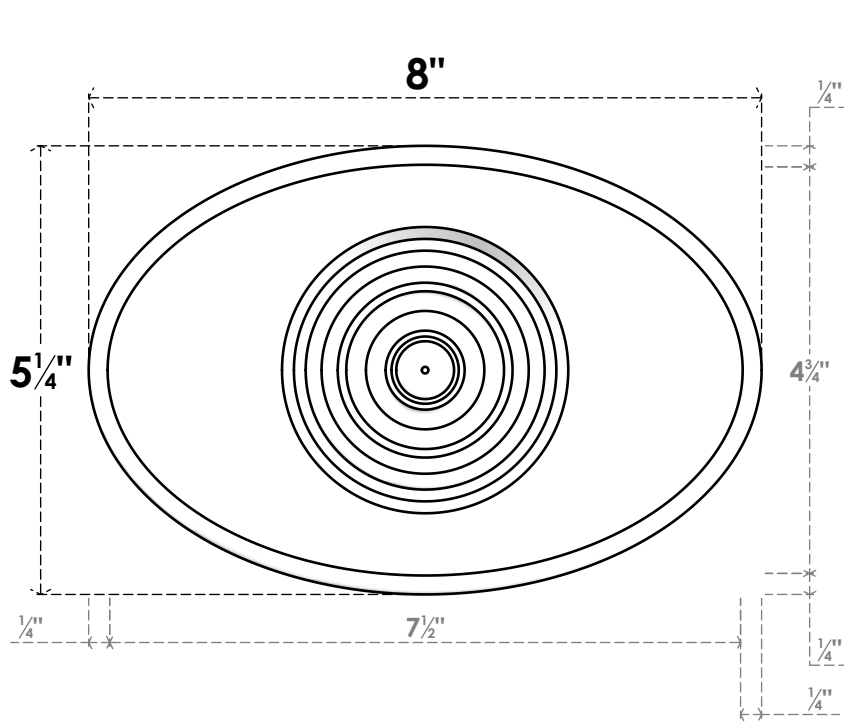

ROSP080X053X100DAL04

8"W X 5 1/4"H X 1"P STANDARD DALTON BULLSEYE ROSETTE WITH ROUNDED EDGE, ARCHITECTURAL GRADE PVC

FRONT

SIDE

EKENA MILLWORK
2300 WEST MAIN ST.
CLARKSVILLE, TX 75426
TOLL FREE: 866-607-0453
WWW.EKENAMILLWORK.COM

NOTES

1. INSTALLATION TO BE COMPLETED IN ACCORDANCE WITH MANUFACTURER'S SPECIFICATIONS.
2. DRAWING MAY NOT BE TO SCALE
3. THIS DRAWING IS INTENDED FOR DESIGN AND PLANNING PURPOSES ONLY.
4. ALL INFORMATION CONTAINED HEREIN WAS CURRENT AT THE TIME OF DEVELOPMENT BUT MUST BE REVIEWED AND APPROVED BY THE PRODUCT MANUFACTURER TO BE CONSIDERED ACCURATE.
5. ARCHITECTURAL GRADE PVC PRODUCTS ARE MADE FROM EXPANDED CELLULAR PVC AND COME NATURALLY WHITE BUT MAY BE PAINTED