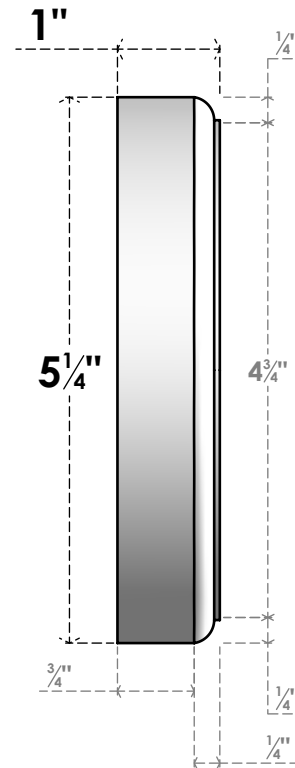

ROSP080X053X100DAL04

8"W X 5 1/4"H X 1"P STANDARD DALTON BULLSEYE ROSETTE WITH ROUNDED EDGE, ARCHITECTURAL GRADE PVC

FRONT

SIDE

EKENA MILLWORK
2300 WEST MAIN ST.
CLARKSVILLE, TX 75426
TOLL FREE: 866-607-0453
WWW.EKENAMILLWORK.COM

NOTES

1. INSTALLATION TO BE COMPLETED IN ACCORDANCE WITH MANUFACTURER'S SPECIFICATIONS.
2. DRAWING MAY NOT BE TO SCALE
3. THIS DRAWING IS INTENDED FOR DESIGN AND PLANNING PURPOSES ONLY.
4. ALL INFORMATION CONTAINED HEREIN WAS CURRENT AT THE TIME OF DEVELOPMENT BUT MUST BE REVIEWED AND APPROVED BY THE PRODUCT MANUFACTURER TO BE CONSIDERED ACCURATE.
5. ARCHITECTURAL GRADE PVC PRODUCTS ARE MADE FROM EXPANDED CELLULAR PVC AND COME NATURALLY WHITE BUT MAY BE PAINTED